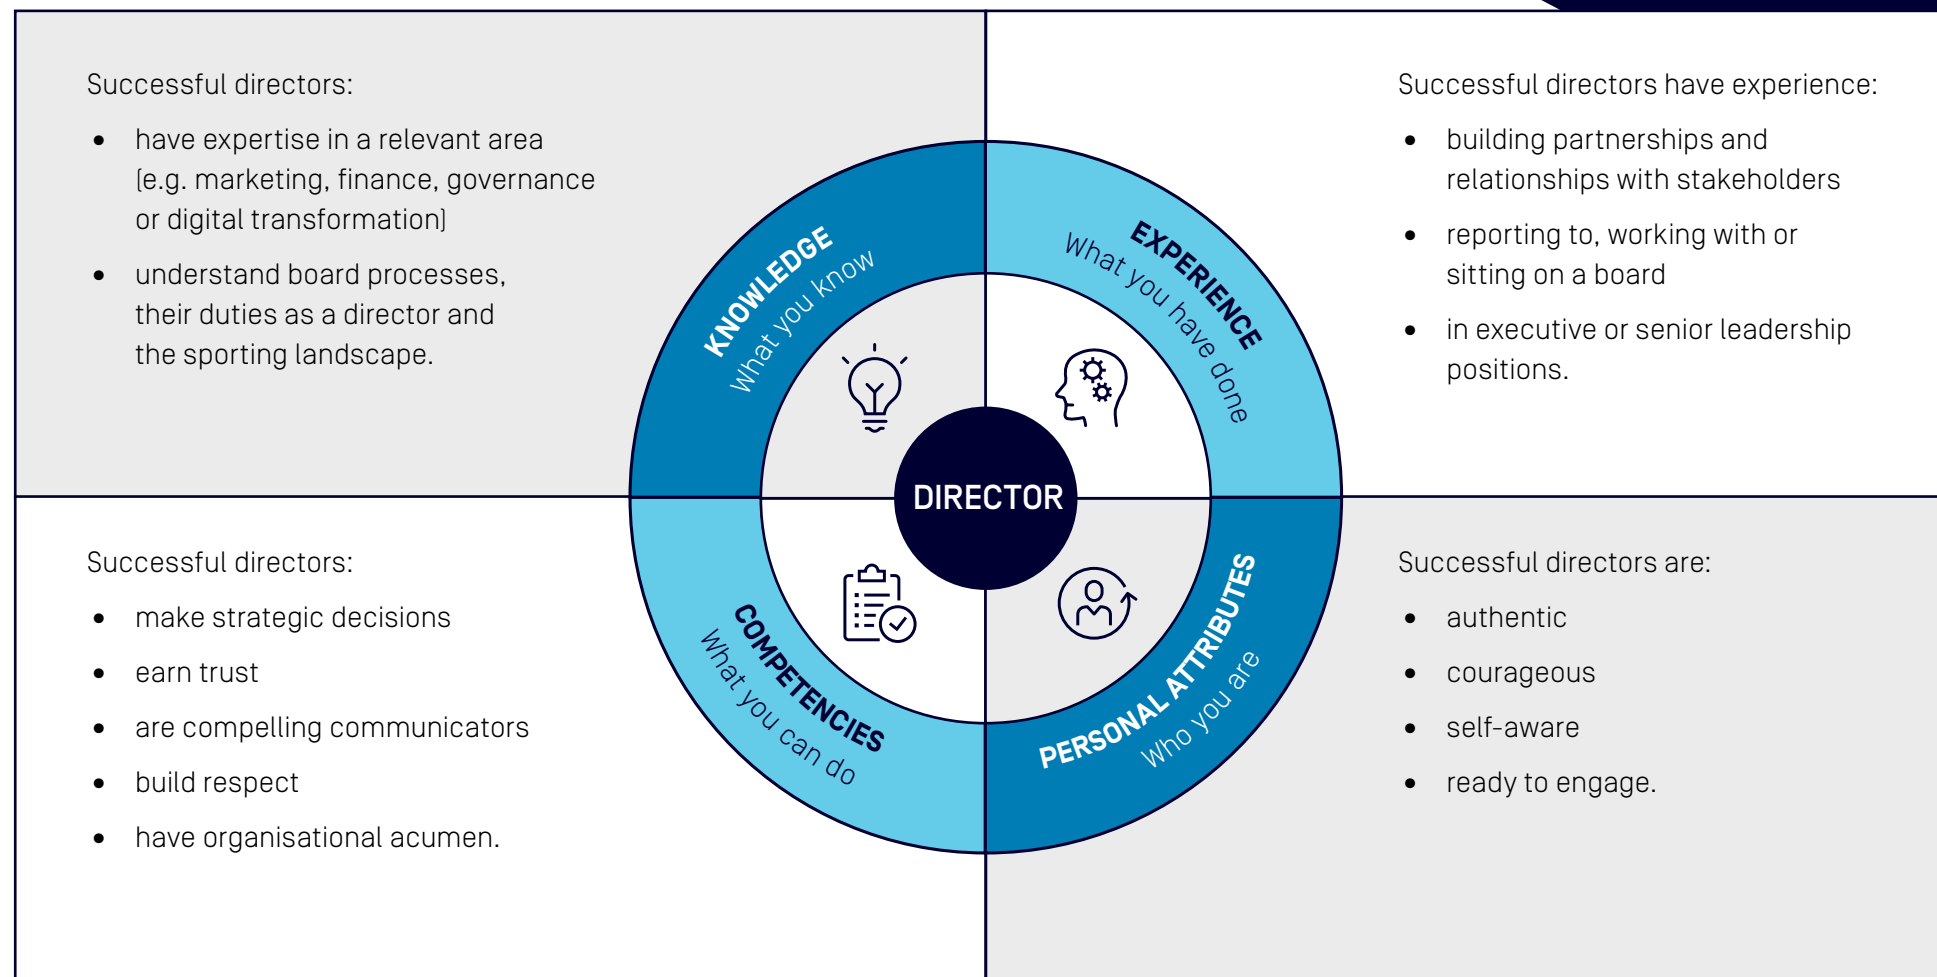

DIRECTOR SUCCESS PROFILE

This success profile was developed based on the insights of sport sector experts.
Use this profile to identify and recruit effective directors for your sporting organisation's board.

Learn more about the director and chair success profiles and how your board can further build its capability through the suite of resources on our website at www.sportaus.gov.au/governance/success.