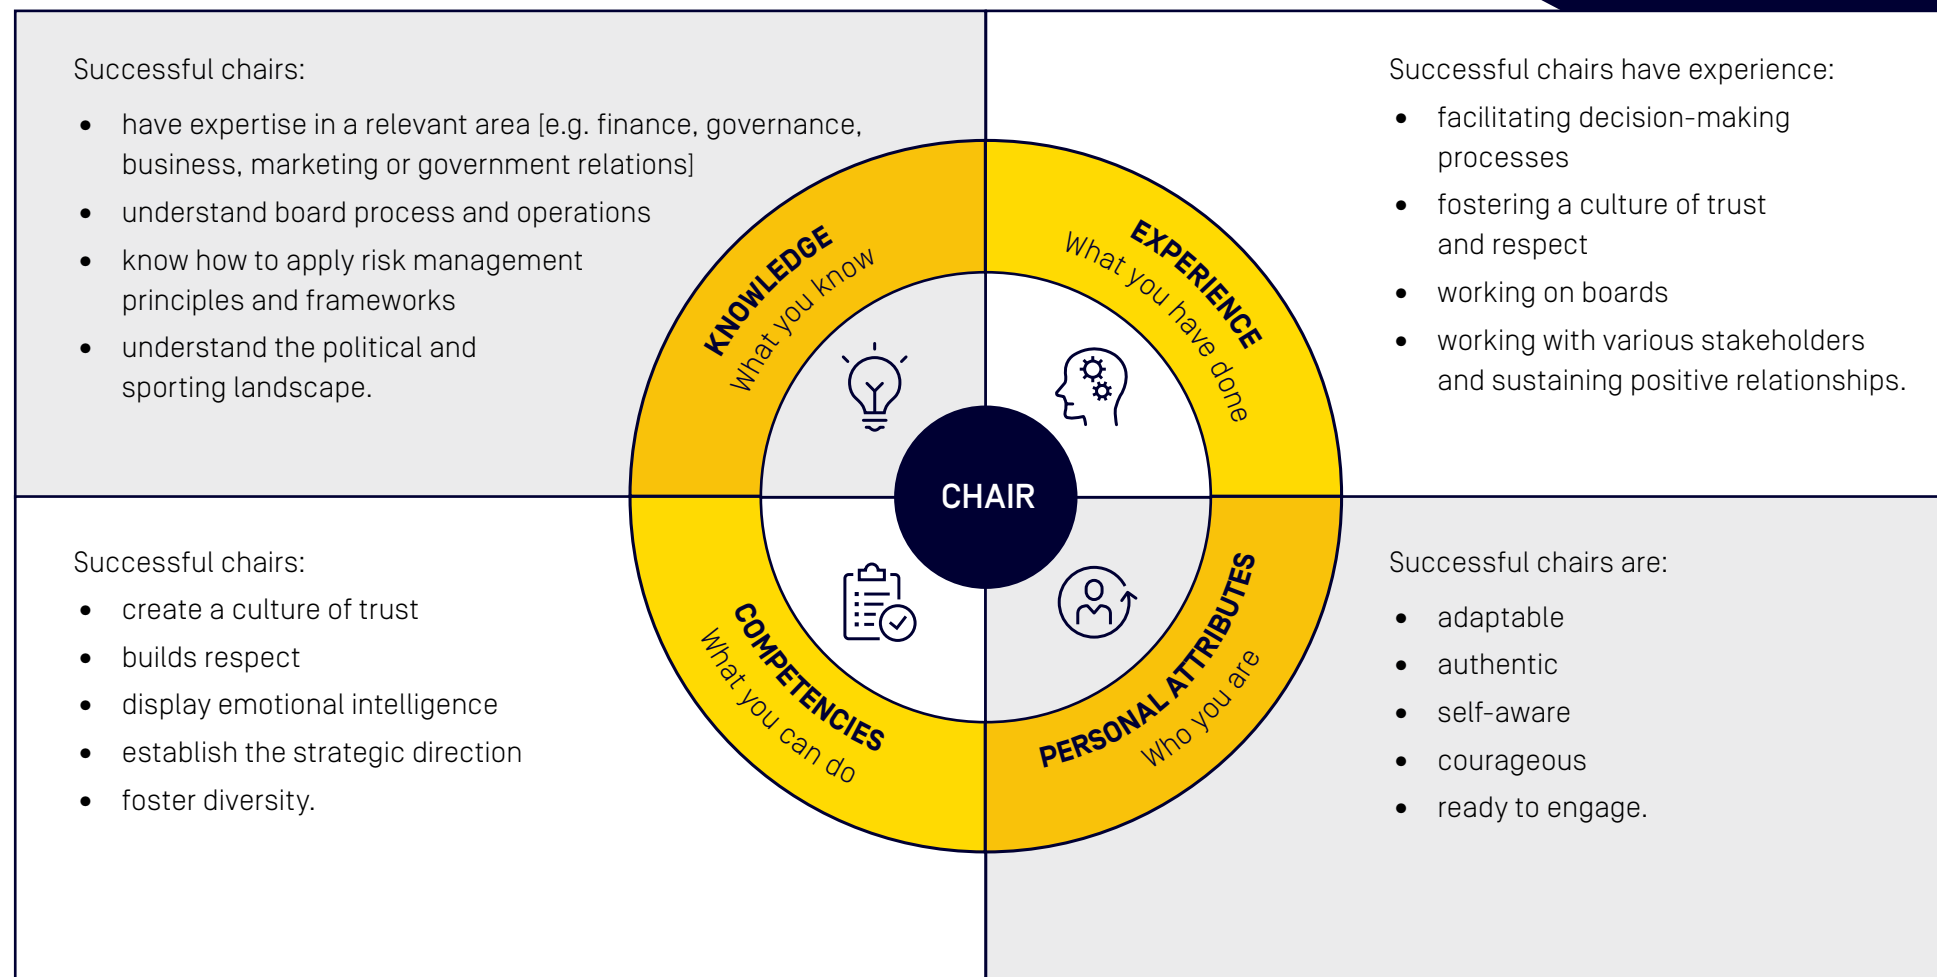

CHAIR SUCCESS PROFILE

This success profile was developed based on the insights of sport sector experts.
Use this profile to identify and recruit an effective chair for your sporting organisation's board.

Learn more about the director and chair success profiles and how your board can further build its capability through the suite of resources on our website at www.sportaus.gov.au/governance/success.