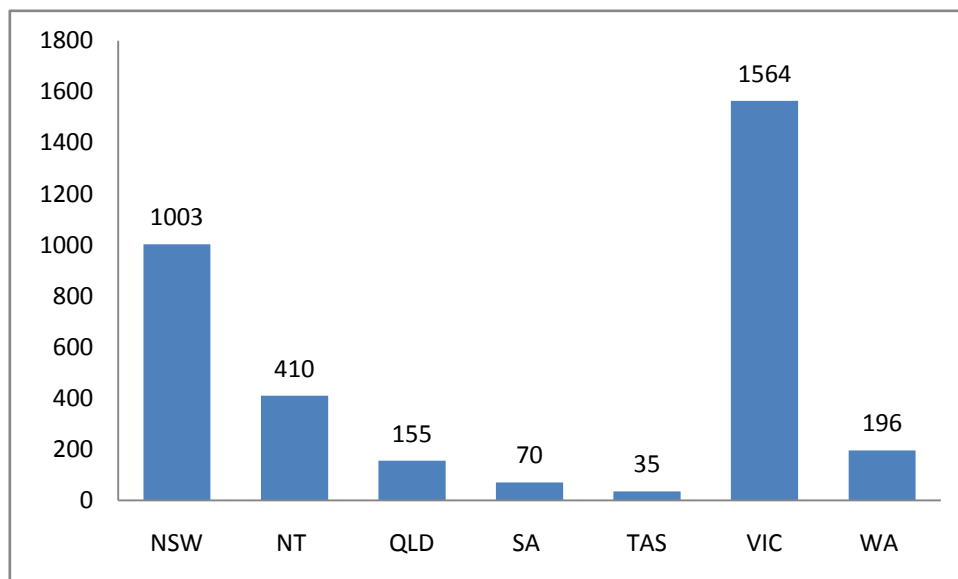

Figure 3: Number of skate programs delivered by year
(Note 2012 – Semester one)

Figure 4: Number of skate programs delivered in 2011 – 2012 by state
(Total programs = 18)

**Figure 5: Number of skateboarding programs delivered by year
(Note 2012 – Semester one)**

**Figure 6: Number of skateboarding programs delivered in 2011 – 2012 by state
(Total programs = 125)**

Participant numbers

**Figure 7: Approximate number of skate program participants in 2011 – 2012 by state
(Total = 469)**
(Participant numbers are based on site grant application projected figures)*

**Figure 8: Approximate number of skateboarding program participants in 2011 – 2012 by state
(Total = 3 433)**
(Participant numbers are based on site grant application projected figures)*

Skate and Skateboarding community coaches