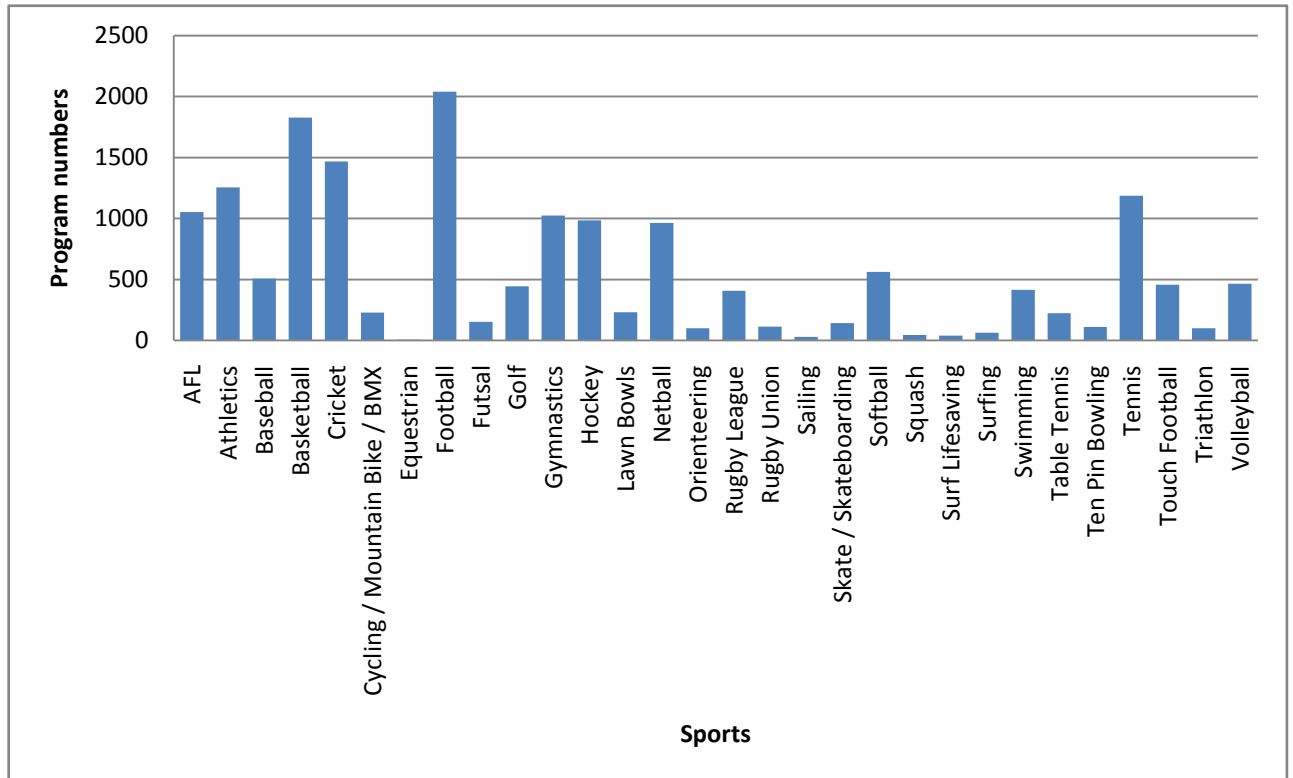

Figure 1: Percentage of AASC programs by sport or physical activity type in 2011 - 2012

Figure 2: Percentage of ASC participation funded sport programs in 2011 - 2012

National Snapshot – Skate and Skateboarding in the AASC program

Skate and Skateboarding programs

Approximately 3270 schools and OSHC centres across Australia delivered the AASC program during the 2011 – 2012 period. **Appendix A** outlines details for the schools and OSHC centres that delivered skate and skateboarding programs.

Figure 3: Number of skate programs delivered by year
(Note 2012 – Semester one)

Figure 4: Number of skate programs delivered in 2011 – 2012 by state
(Total programs = 18)

**Figure 5: Number of skateboarding programs delivered by year
(Note 2012 – Semester one)**