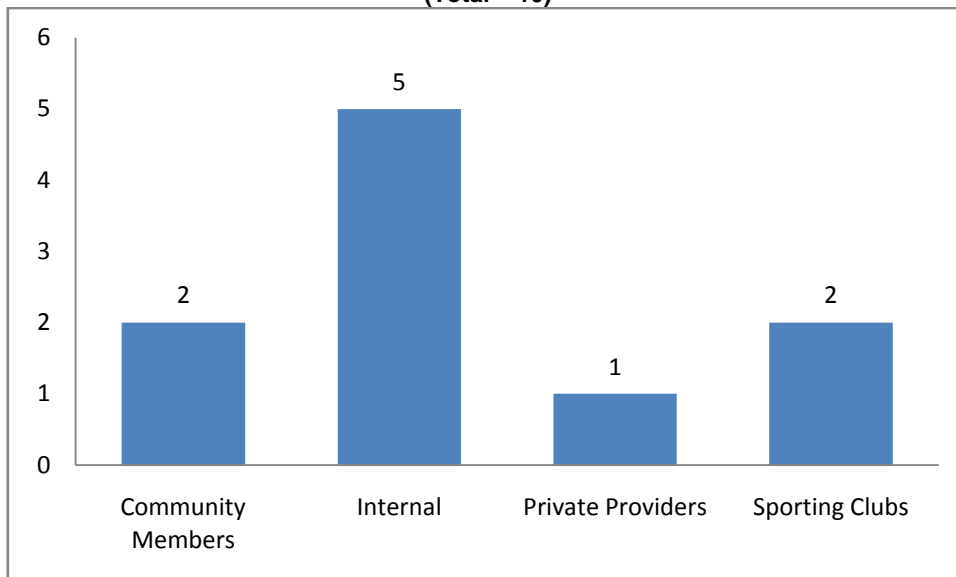

Skate and Skateboarding community coaches

Programs are delivered at AASC program sites by community coaches who are registered with the ASC. Coaches are classified into the following categories:

Coach category	Types of coaches
Community member	Relation of a child or a volunteer coach
Internal	School teacher or employee of the OSHC centre
Private provider	Private organisation deliverer
Sporting Club	Local club member, accredited coach and state sporting organisation representative or coach
Student	High school, TAFE or university student

Figure 9: Breakdown of community coaches who delivered skate in 2011 – 2012
(Total = 10)