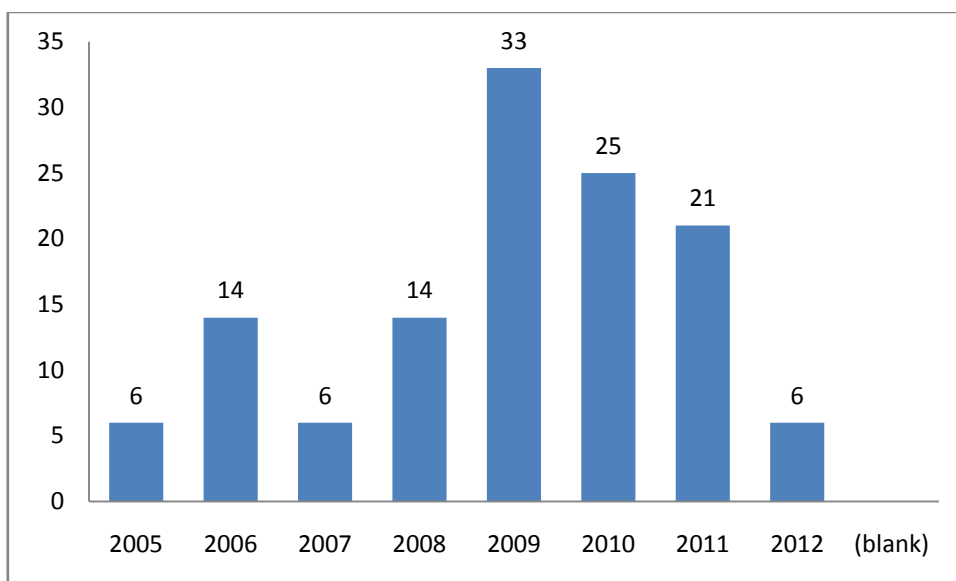

Skate and Skateboarding programs

Approximately 3270 schools and OSHC centres across Australia delivered the AASC program during the 2011 – 2012 period. **Appendix A** outlines details for the schools and OSHC centres that delivered skate and skateboarding programs.

Figure 3: Number of skate programs delivered by year
(Note 2012 – Semester one)

Figure 4: Number of skate programs delivered in 2011 – 2012 by state
(Total programs = 18)

**Figure 5: Number of skateboarding programs delivered by year
(Note 2012 – Semester one)**

**Figure 6: Number of skateboarding programs delivered in 2011 – 2012 by state
(Total programs = 125)**

Participant numbers

**Figure 7: Approximate number of skate program participants in 2011 – 2012 by state
(Total = 469)**
(Participant numbers are based on site grant application projected figures)*