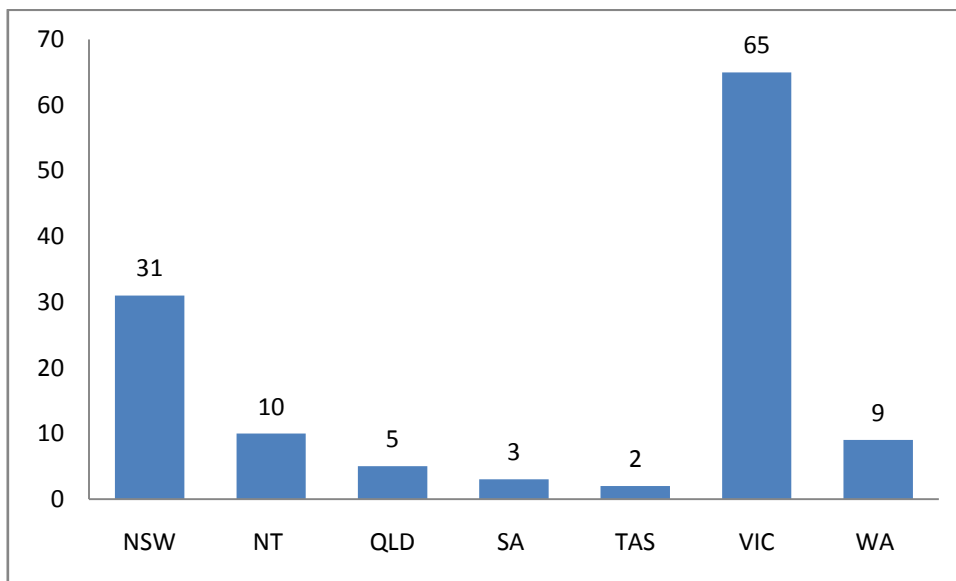

Skate and Skateboarding programs

Approximately 3270 schools and OSHC centres across Australia delivered the AASC program during the 2011 – 2012 period. **Appendix A** outlines details for the schools and OSHC centres that delivered skate and skateboarding programs.

Figure 3: Number of skate programs delivered by year
(Note 2012 – Semester one)

Figure 4: Number of skate programs delivered in 2011 – 2012 by state
(Total programs = 18)

**Figure 5: Number of skateboarding programs delivered by year
(Note 2012 – Semester one)**

**Figure 6: Number of skateboarding programs delivered in 2011 – 2012 by state
(Total programs = 125)**

Participant numbers

**Figure 7: Approximate number of skate program participants in 2011 – 2012 by state
(Total = 469)**
(Participant numbers are based on site grant application projected figures)*