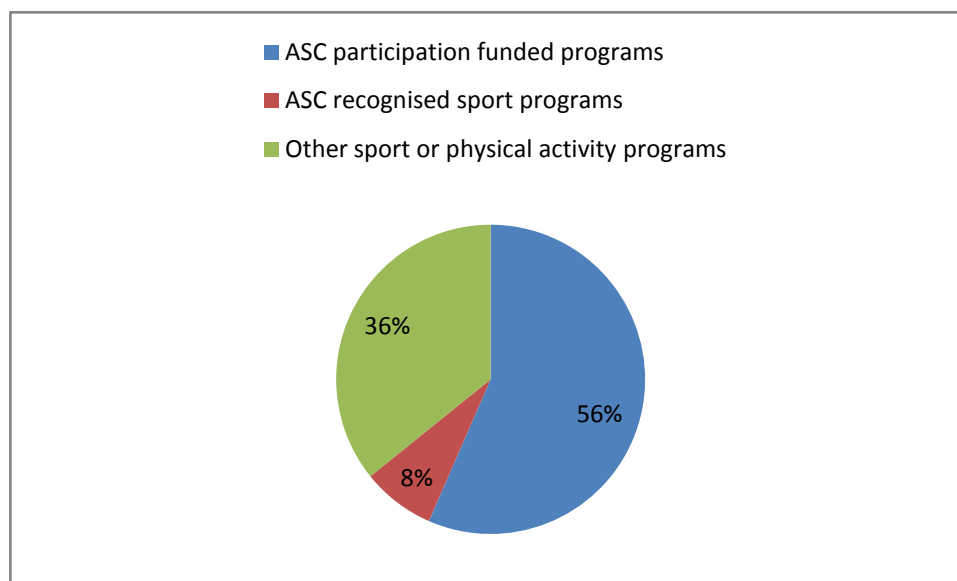

This report provides a snapshot of quantitative data relevant to skateboarding programs during the 2011 - 2012 financial year.

Each semester, schools and Outside School Hours Care (OSHC) services involved in the AASC program identify the sports and physical activities they would like delivered to the children participating within the program.

The AASC program is committed to promoting Australian Sport Commission (ASC) participation funded and recognised sports for delivery. Figure one shows the percentage of AASC programs delivered by ASC funded and recognised sports, while figure two indicates the percentages of ASC participation funded sport programs delivered.

Figure 1: Percentage of AASC programs by sport or physical activity type in 2011 - 2012

Figure 2: Percentage of ASC participation funded sport programs in 2011 - 2012

National Snapshot – Skate and Skateboarding in the AASC program

Skate and Skateboarding programs

Approximately 3270 schools and OSHC centres across Australia delivered the AASC program during the 2011 – 2012 period. **Appendix A** outlines details for the schools and OSHC centres that delivered skate and skateboarding programs.