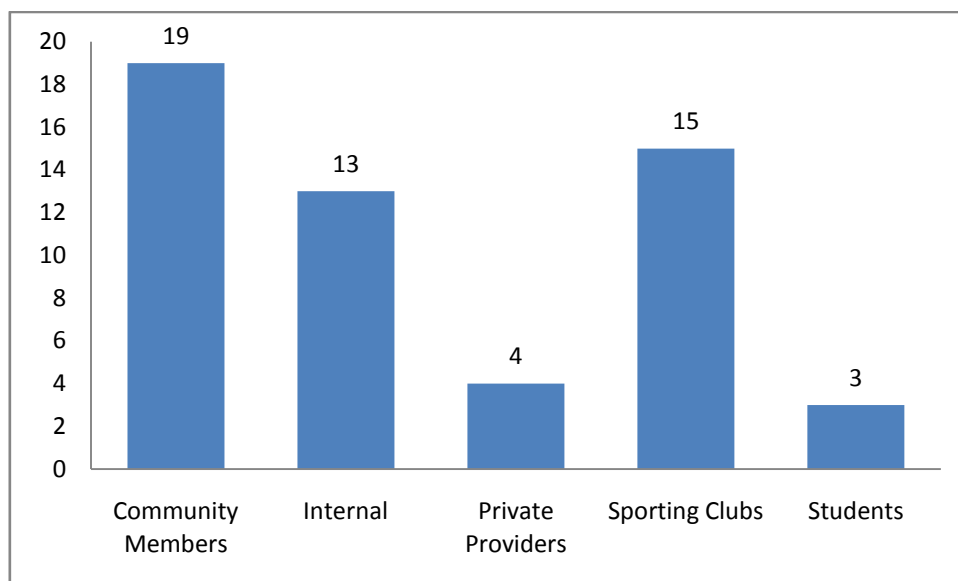

**Figure 10: Breakdown of community coaches who delivered skateboarding in 2011 – 2012
(Total = 54)**

Appendix B outlines some of the organisations to deliver skate and skateboarding programs in the 2011 – 2012 period.