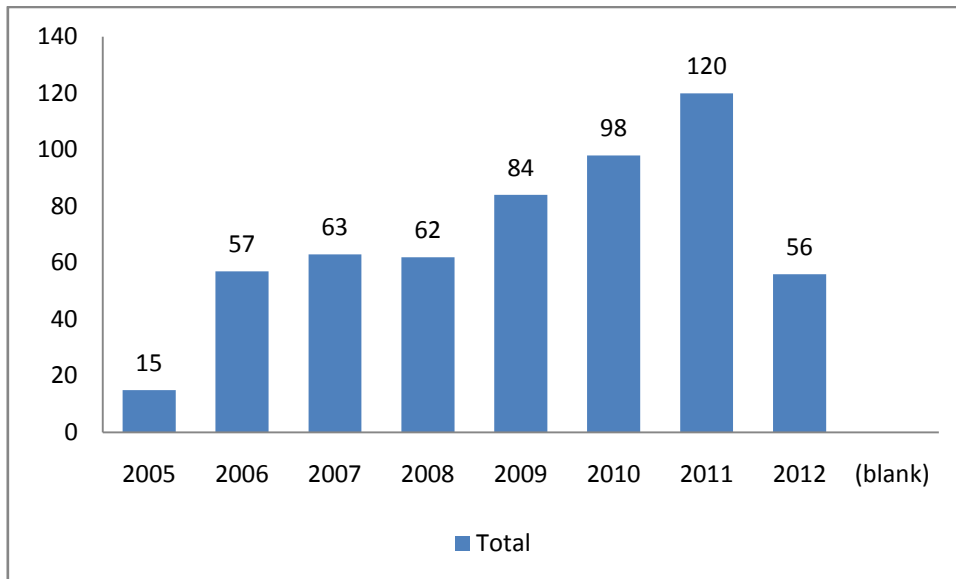

Skate and Skateboarding programs

Approximately 3270 schools and OSHC centres across Australia delivered the AASC program during the 2011 – 2012 period. **Appendix A** outlines details for the schools and OSHC centres that delivered skate and skateboarding programs.

Figure 3: Number of skate programs delivered by year
(Note 2012 – Semester one)

Figure 4: Number of skate programs delivered in 2011 – 2012 by state
(Total programs = 18)

**Figure 5: Number of skateboarding programs delivered by year
(Note 2012 – Semester one)**

**Figure 6: Number of skateboarding programs delivered in 2011 – 2012 by state
(Total programs = 125)**

Participant numbers

**Figure 7: Approximate number of skate program participants in 2011 – 2012 by state
(Total = 469)**
(Participant numbers are based on site grant application projected figures)*