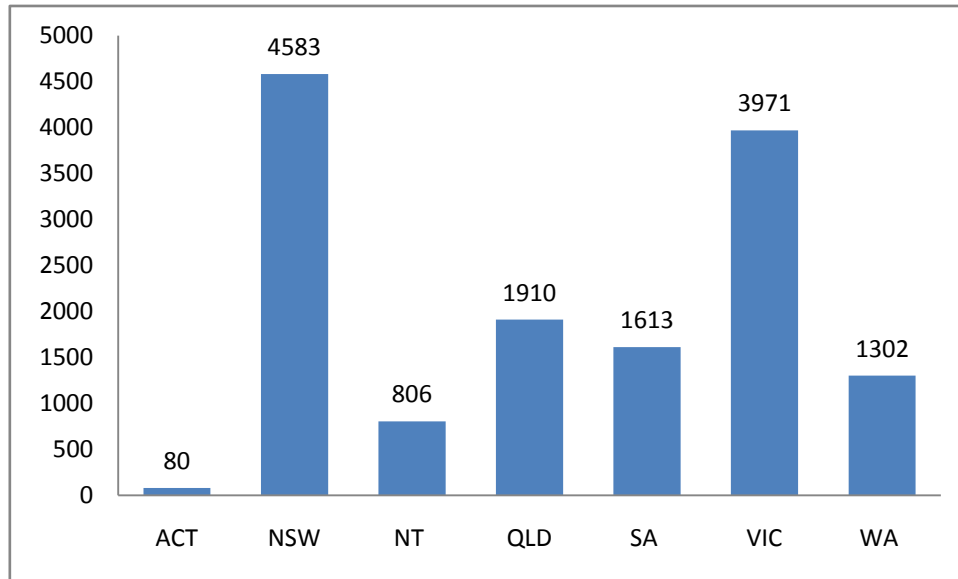

Figure 3: Number of baseball programs delivered by year
(Note 2012 – Semester one)

Figure 4: Number of baseball programs delivered in 2011 – 2012 by state
(Total programs = 507)

Participant numbers

Figure 5: Approximate number of baseball program participants in 2011 – 2012 by state
(Total = 14 265)
(Participant numbers are based on site grant application projected figures)*