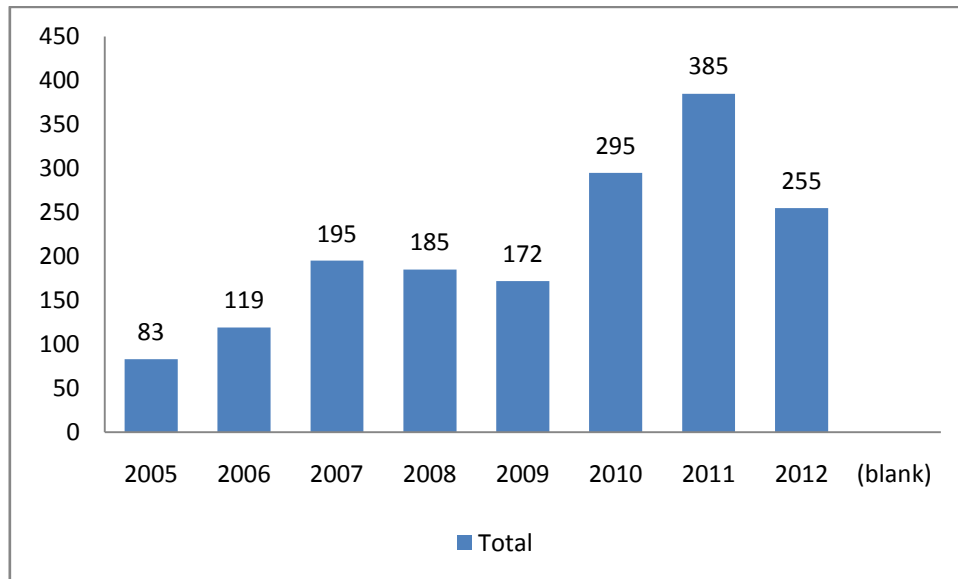

Figure 3: Number of baseball programs delivered by year
(Note 2012 – Semester one)

Figure 4: Number of baseball programs delivered in 2011 – 2012 by state
(Total programs = 507)

Participant numbers

Figure 5: Approximate number of baseball program participants in 2011 – 2012 by state
(Total = 14 265)
(Participant numbers are based on site grant application projected figures)*