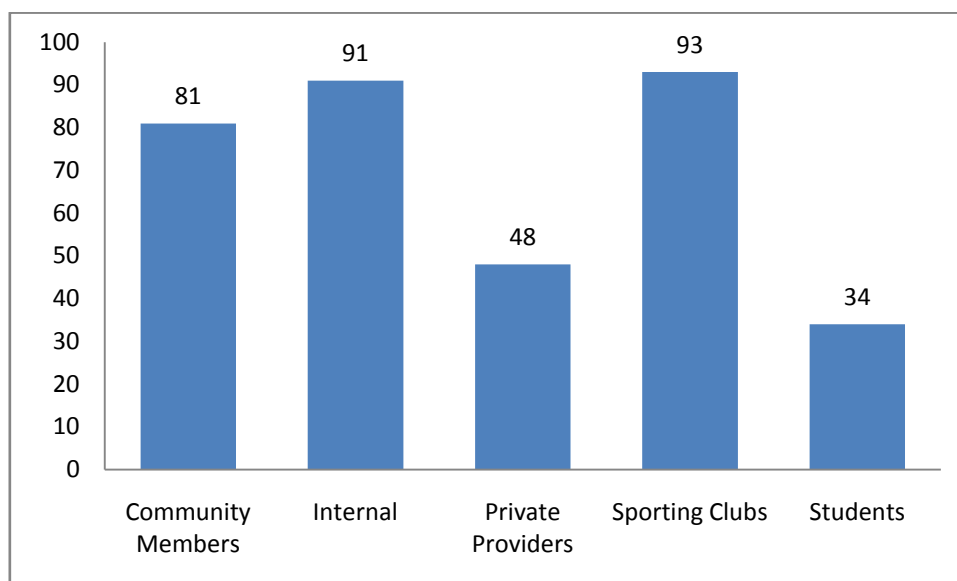

**Figure 6: Breakdown of community coaches who delivered baseball in 2011 – 2012
(Total = 347)**

There were 347 individual coaches registered to deliver baseball programs in 2011 - 2012. Of these 347 individuals, 93 individual coaches were linked to a sports club, so the assumption can be made that more than 75 links between local sporting clubs and schools or OSHCs were made.

Table 1: State breakdown of community coaches who delivered baseball in 2011 – 2012

Community Coach Sub Type Grouping	ACT	NSW	NT	QLD	SA	VIC	WA	Grand Total
Community Members		31	1	7	2	28	12	81
Internal	1	26	5	11	6	32	10	91
Private Providers		26		1	1	20		48
Sporting Clubs		27	1	11	15	32	7	93
Students		14	1			14	5	34
Grand Total	1	124	8	30	24	126	34	347

Appendix B outlines some of the organisations to deliver baseball programs in the 2011 – 2012 period.