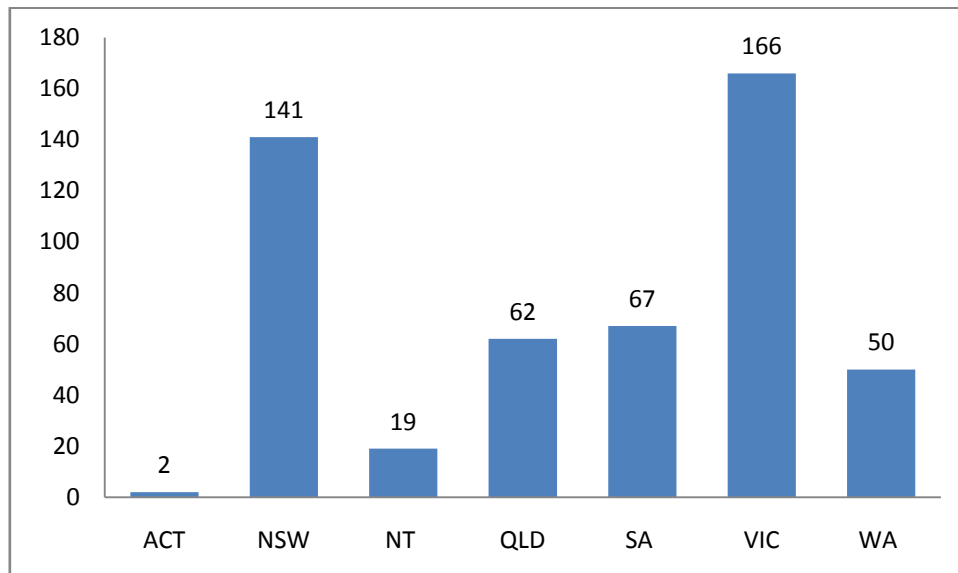

Figure 3: Number of baseball programs delivered by year
(Note 2012 – Semester one)

Figure 4: Number of baseball programs delivered in 2011 – 2012 by state
(Total programs = 507)

Participant numbers

Figure 5: Approximate number of baseball program participants in 2011 – 2012 by state
(Total = 14 265)
(Participant numbers are based on site grant application projected figures)*