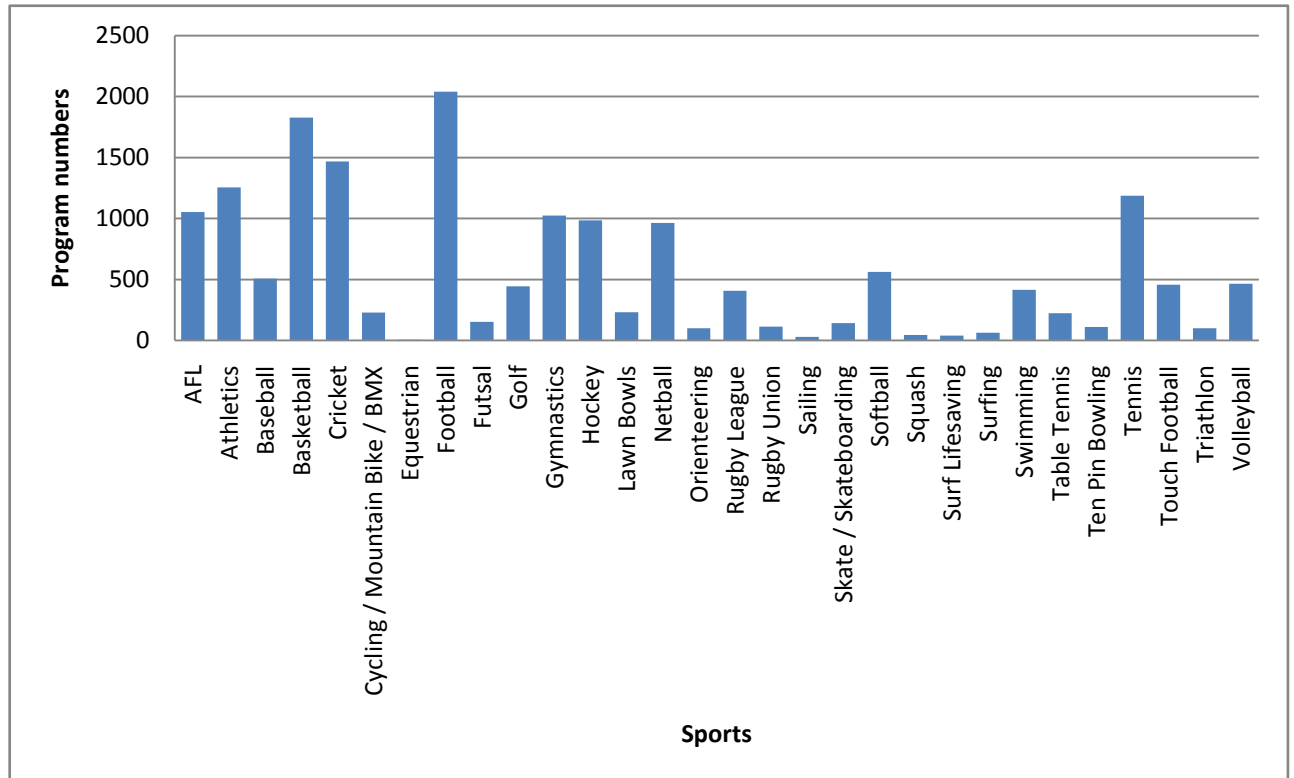

Figure 1: Percentage of AASC programs by sport or physical activity type in 2011 - 2012

Figure 2: Percentage of ASC participation funded sport programs in 2011 - 2012

National Snapshot – Skate and Skateboarding in the AASC program

Skate and Skateboarding programs

Approximately 3270 schools and OSHC centres across Australia delivered the AASC program during the 2011 – 2012 period. **Appendix A** outlines details for the schools and OSHC centres that delivered skate and skateboarding programs.

Figure 3: Number of skate programs delivered by year
(Note 2012 – Semester one)

Figure 4: Number of skate programs delivered in 2011 – 2012 by state
(Total programs = 18)

**Figure 5: Number of skateboarding programs delivered by year
(Note 2012 – Semester one)**