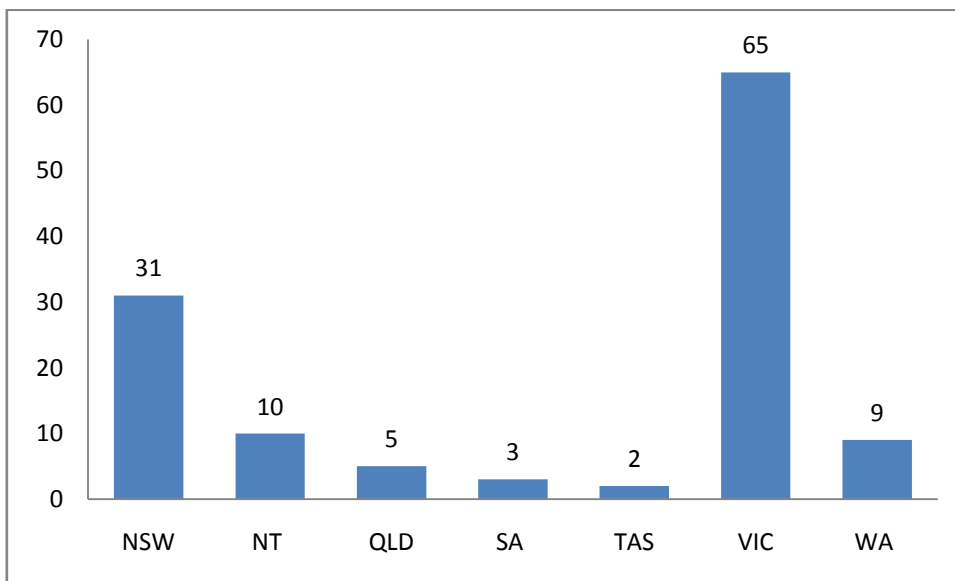

Skate and Skateboarding programs

Approximately 3270 schools and OSHC centres across Australia delivered the AASC program during the 2011 – 2012 period. **Appendix A** outlines details for the schools and OSHC centres that delivered skate and skateboarding programs.

Figure 3: Number of skate programs delivered by year
(Note 2012 – Semester one)

Figure 4: Number of skate programs delivered in 2011 – 2012 by state
(Total programs = 18)

**Figure 5: Number of skateboarding programs delivered by year
(Note 2012 – Semester one)**

**Figure 6: Number of skateboarding programs delivered in 2011 – 2012 by state
(Total programs = 125)**

Participant numbers

**Figure 7: Approximate number of skate program participants in 2011 – 2012 by state
(Total = 469)**
(Participant numbers are based on site grant application projected figures)*