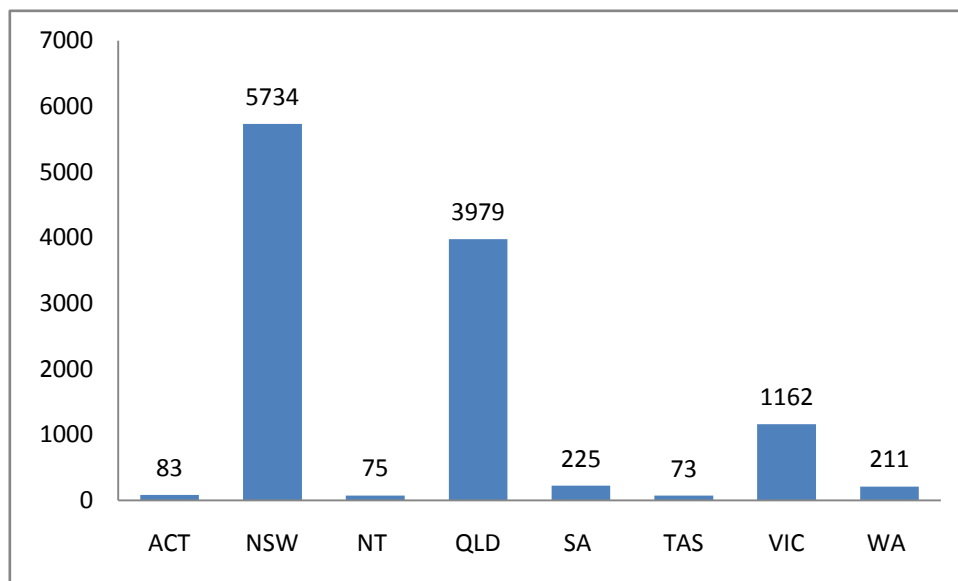

Figure 3: Number of skate programs delivered by year
(Note 2012 – Semester one)

Figure 4: Number of skate programs delivered in 2011 – 2012 by state
(Total programs = 18)

**Figure 5: Number of skateboarding programs delivered by year
(Note 2012 – Semester one)**

**Figure 6: Number of skateboarding programs delivered in 2011 – 2012 by state
(Total programs = 125)**

Participant numbers

**Figure 7: Approximate number of skate program participants in 2011 – 2012 by state
(Total = 469)**
(Participant numbers are based on site grant application projected figures)*

**Figure 8: Approximate number of skateboarding program participants in 2011 – 2012 by state
(Total = 3 433)**
(Participant numbers are based on site grant application projected figures)*

Skate and Skateboarding community coaches