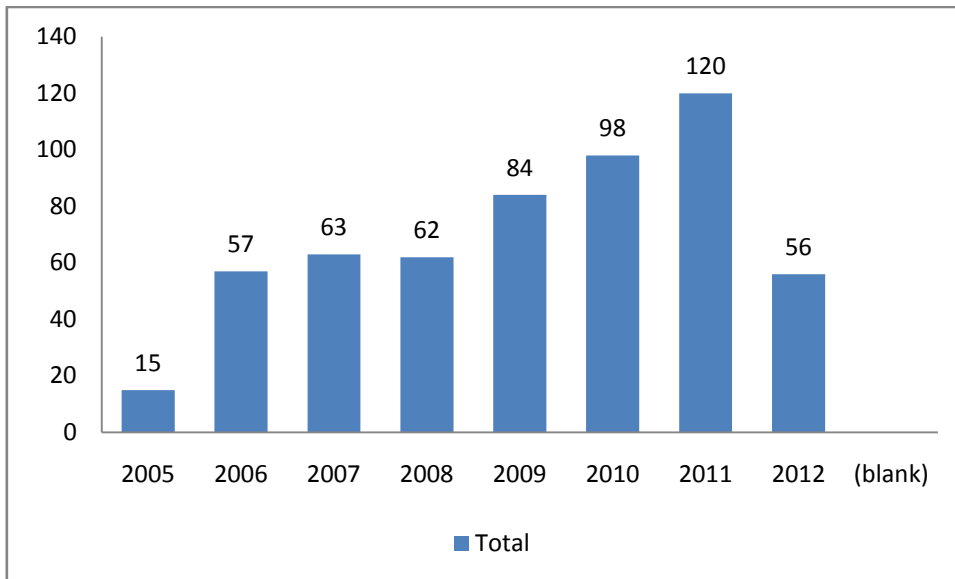

Skate and Skateboarding programs

Approximately 3270 schools and OSHC centres across Australia delivered the AASC program during the 2011 – 2012 period. **Appendix A** outlines details for the schools and OSHC centres that delivered skate and skateboarding programs.

Figure 3: Number of skate programs delivered by year
(Note 2012 – Semester one)

Figure 4: Number of skate programs delivered in 2011 – 2012 by state
(Total programs = 18)

**Figure 5: Number of skateboarding programs delivered by year
(Note 2012 – Semester one)**

**Figure 6: Number of skateboarding programs delivered in 2011 – 2012 by state
(Total programs = 125)**

Participant numbers

**Figure 7: Approximate number of skate program participants in 2011 – 2012 by state
(Total = 469)**
(Participant numbers are based on site grant application projected figures)*