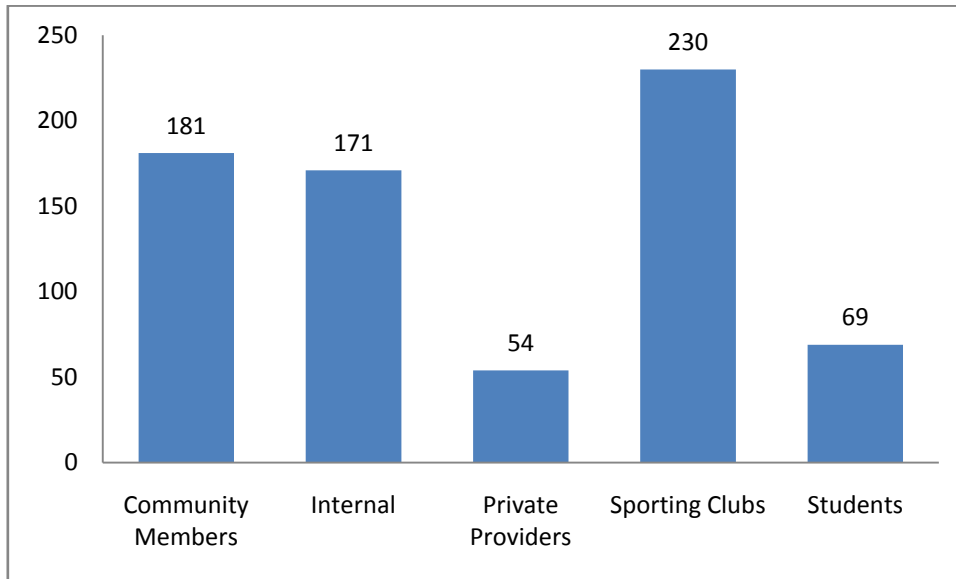

**Figure 6: Breakdown of community coaches who delivered hockey in 2011 – 2012
(Total = 705)**

There were 705 individual coaches registered to deliver hockey programs in 2011 - 2012. Of these 705 individuals, 230 individual coaches were linked to a sports club, so the assumption can be made that more than 200 links between local sporting clubs and schools or OSHCs were made.

Table 1: State breakdown of community coaches who delivered hockey in 2011 – 2012

Community Coach Sub Type Grouping	ACT	NSW	NT	QLD	SA	TAS	VIC	WA	Grand Total
Community Members		97		24	5	6	20	29	181
Internal	2	66	5	39	12	5	30	12	171
Private Providers	3	25		4	3		18	1	54
Sporting Clubs	2	44	3	38	26	5	73	39	230
Students		46		3	1	4	12	3	69
Grand Total	7	278	8	108	47	20	153	84	705

Appendix B outlines some of the organisations to deliver hockey programs in the 2011 – 2012 period.