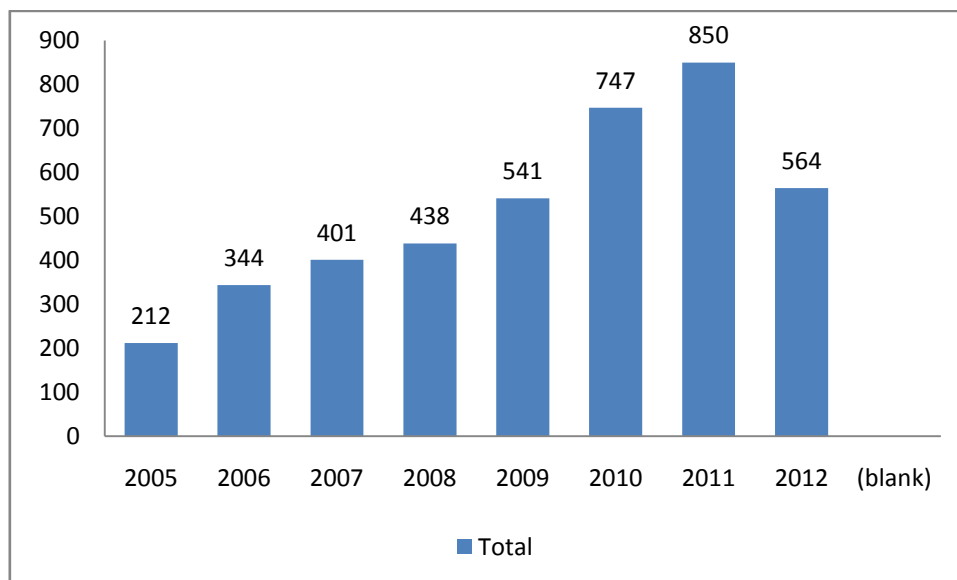

Hockey programs

Approximately 3270 schools and OSHC centres across Australia delivered the AASC program during the 2011 – 2012 period. **Appendix A** outlines details for the schools and OSHC centres that delivered hockey programs.

Figure 3: Number of hockey programs delivered by year
(Note 2012 – Semester one)

Figure 4: Number of hockey programs delivered in 2011 – 2012 by state
(Total programs = 984)

Participant numbers

Figure 5: Approximate number of hockey program participants in 2011 – 2012 by state
(Total = 26 014)