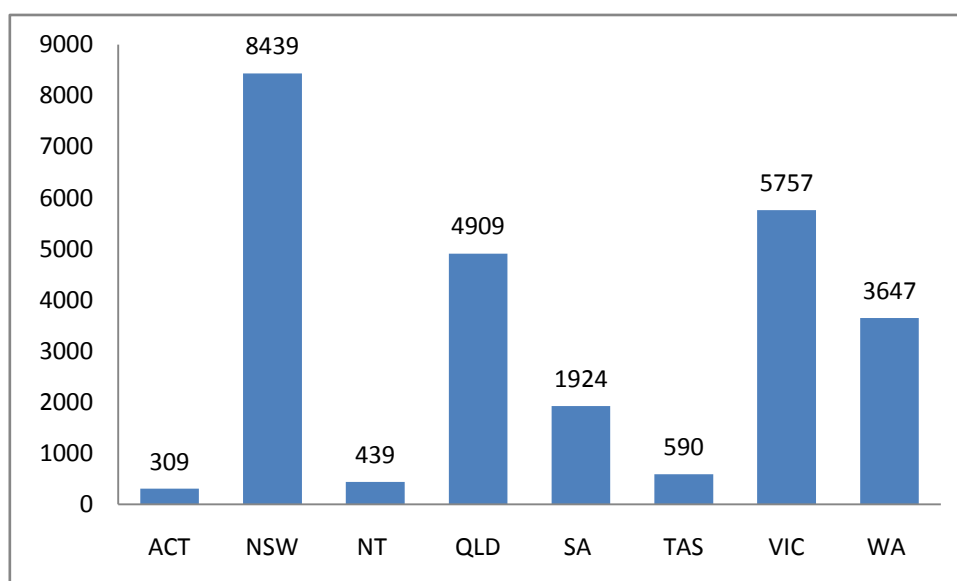

Participant numbers

Figure 5: Approximate number of hockey program participants in 2011 – 2012 by state
(Total = 26 014)

(* Participant numbers are based on site grant application projected figures)

Hockey community coaches

Programs are delivered at AASC program sites by community coaches who are registered with the ASC. Coaches are classified into the following categories:

Coach category	Types of coaches
Community member	Relation of a child or a volunteer coach
Internal	School teacher or employee of the OSHC centre
Private provider	Private organisation deliverer
Sporting Club	Local club member, accredited coach and state sporting organisation representative or coach
Student	High school, TAFE or university student