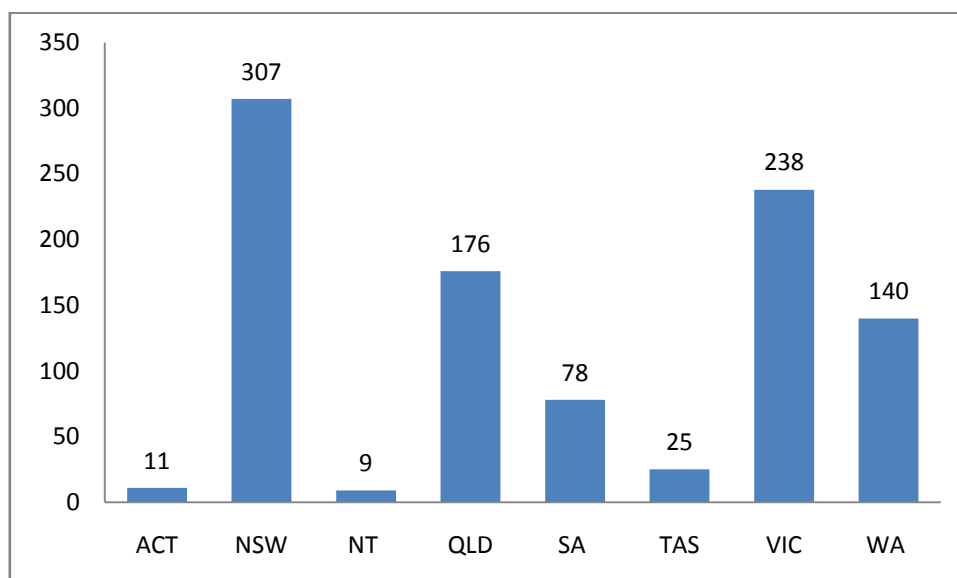

Hockey programs

Approximately 3270 schools and OSHC centres across Australia delivered the AASC program during the 2011 – 2012 period. **Appendix A** outlines details for the schools and OSHC centres that delivered hockey programs.

Figure 3: Number of hockey programs delivered by year
(Note 2012 – Semester one)

Figure 4: Number of hockey programs delivered in 2011 – 2012 by state
(Total programs = 984)

Participant numbers

Figure 5: Approximate number of hockey program participants in 2011 – 2012 by state
(Total = 26 014)